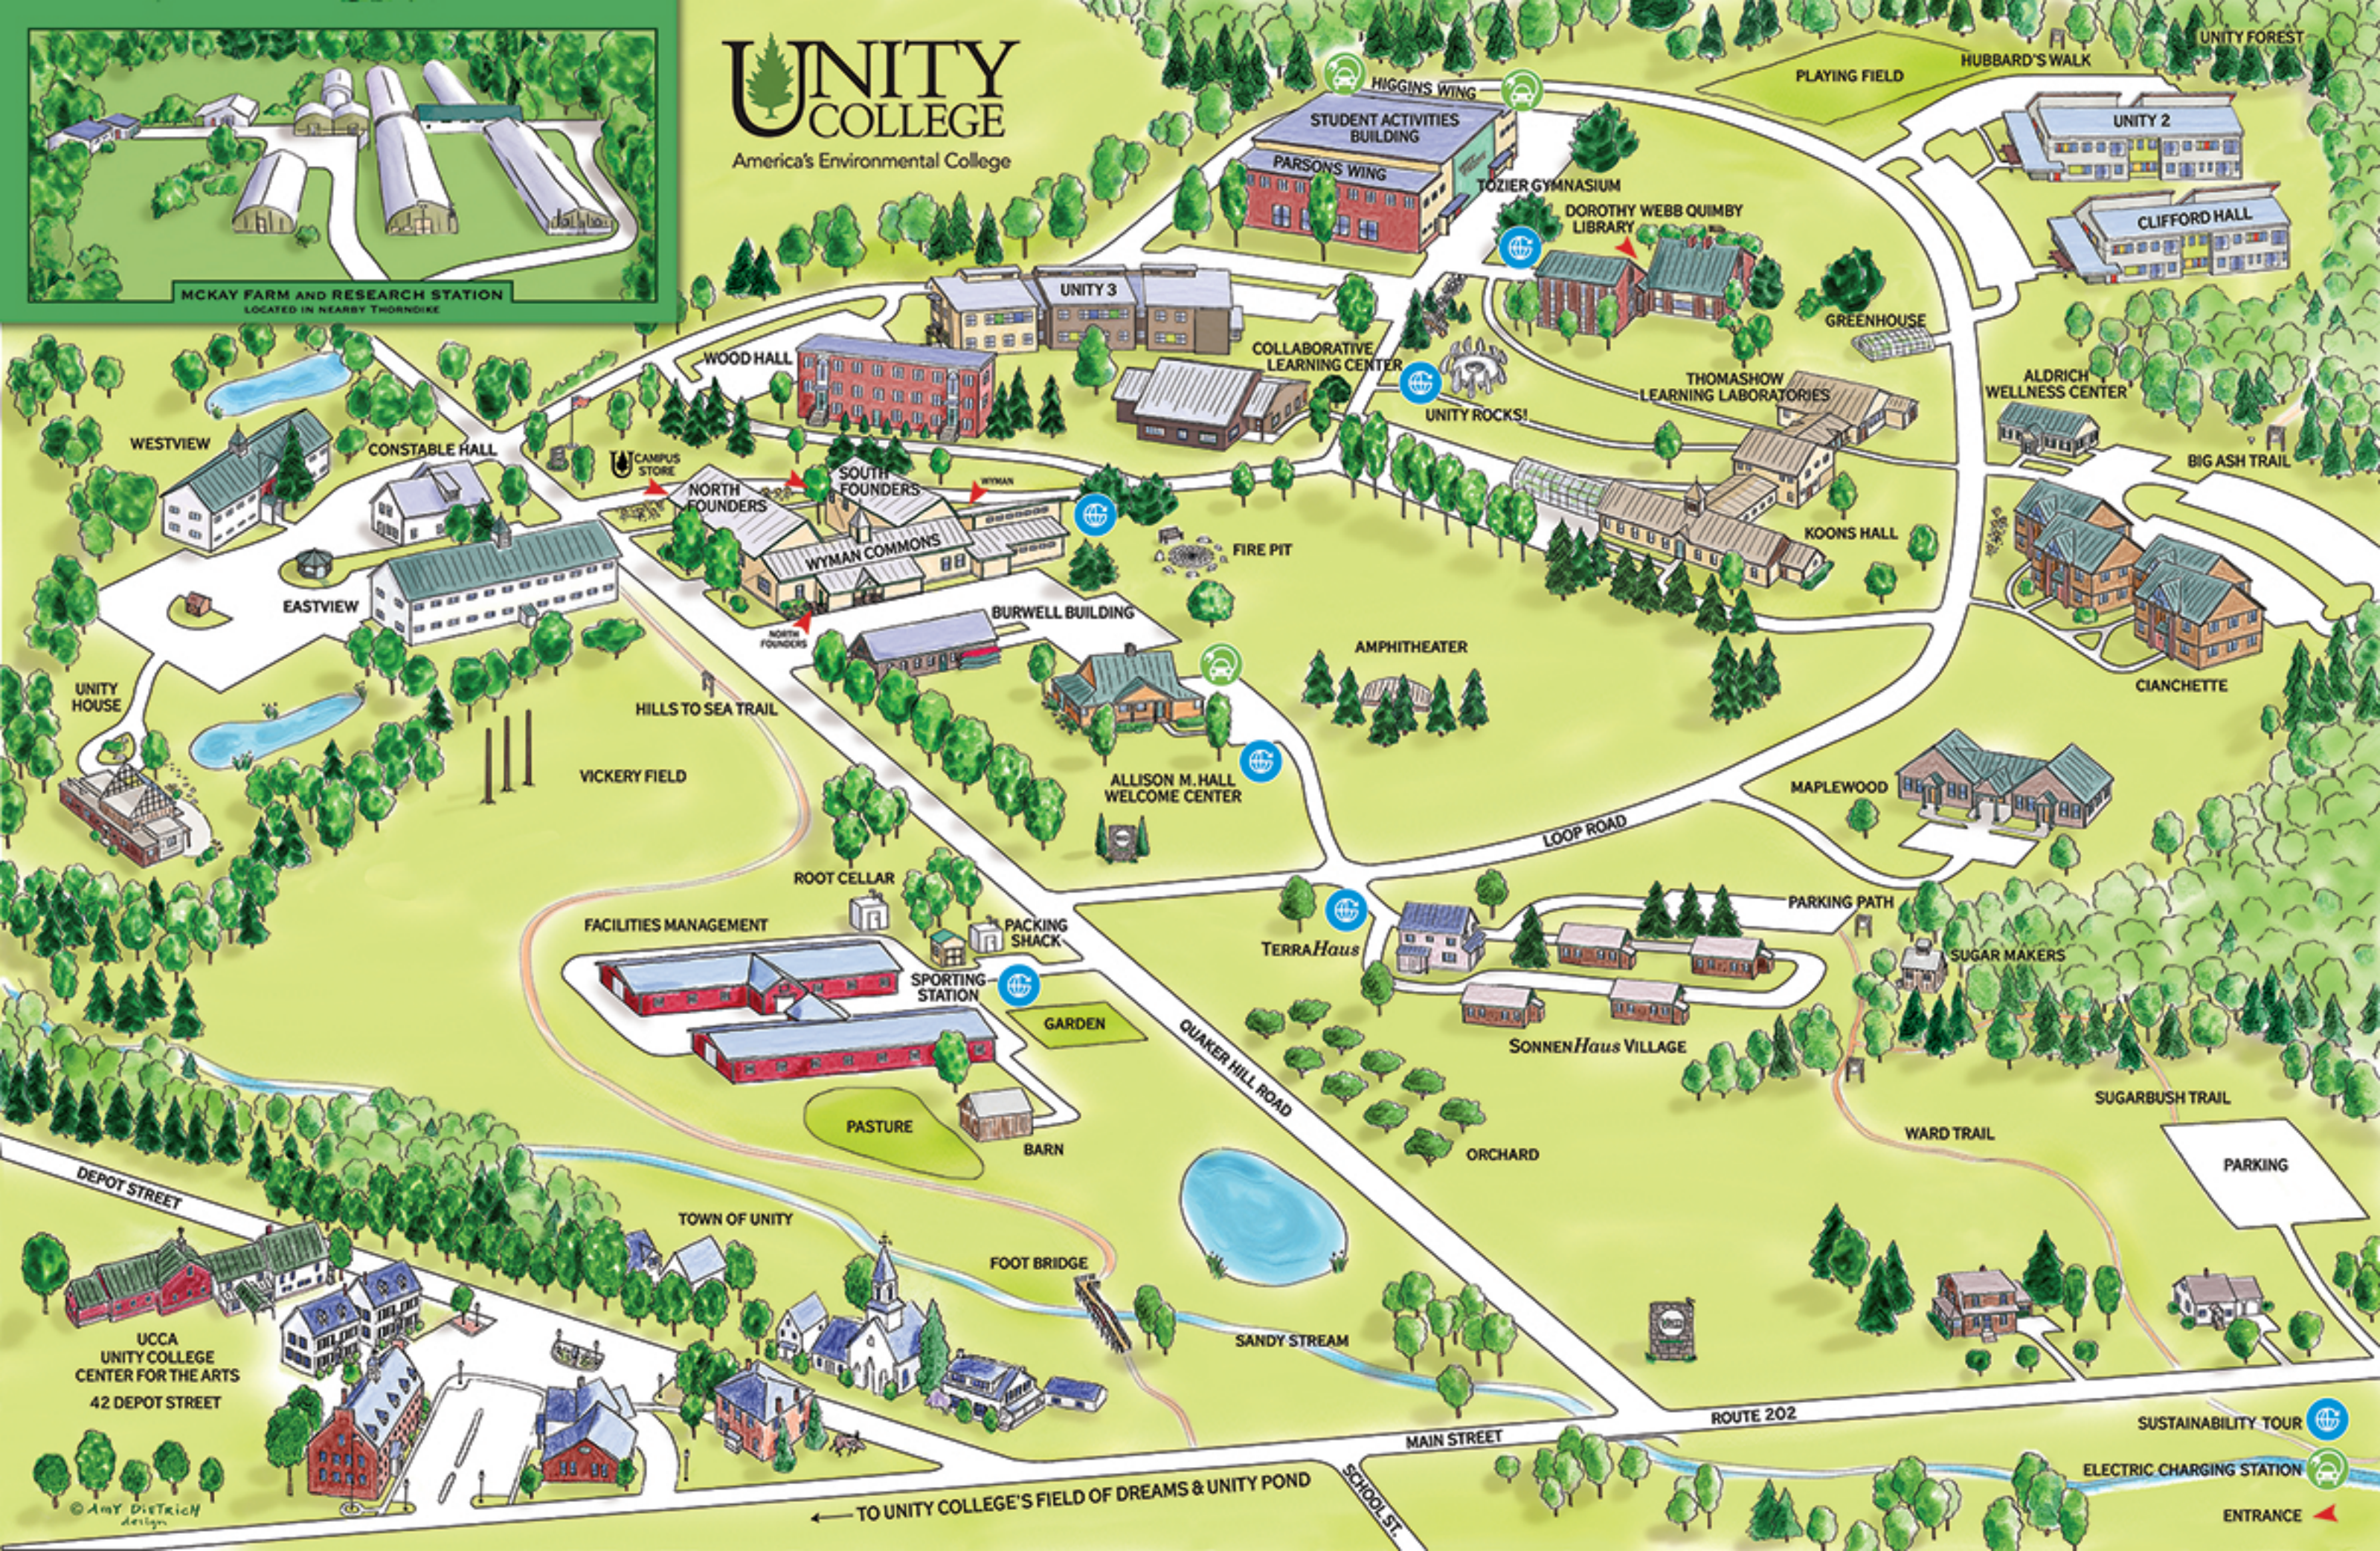

MCKAY FARM AND RESEARCH STATION
LOCATED IN NEARBY THORNDIKE

UNITY COLLEGE

America's Environmental College

UCCA
UNITY COLLEGE
CENTER FOR THE ARTS
42 DEPOT STREET

← TO UNITY COLLEGE'S FIELD OF DREAMS & UNITY POND

SUSTAINABILITY TOUR
ELECTRIC CHARGING STATION
ENTRANCE