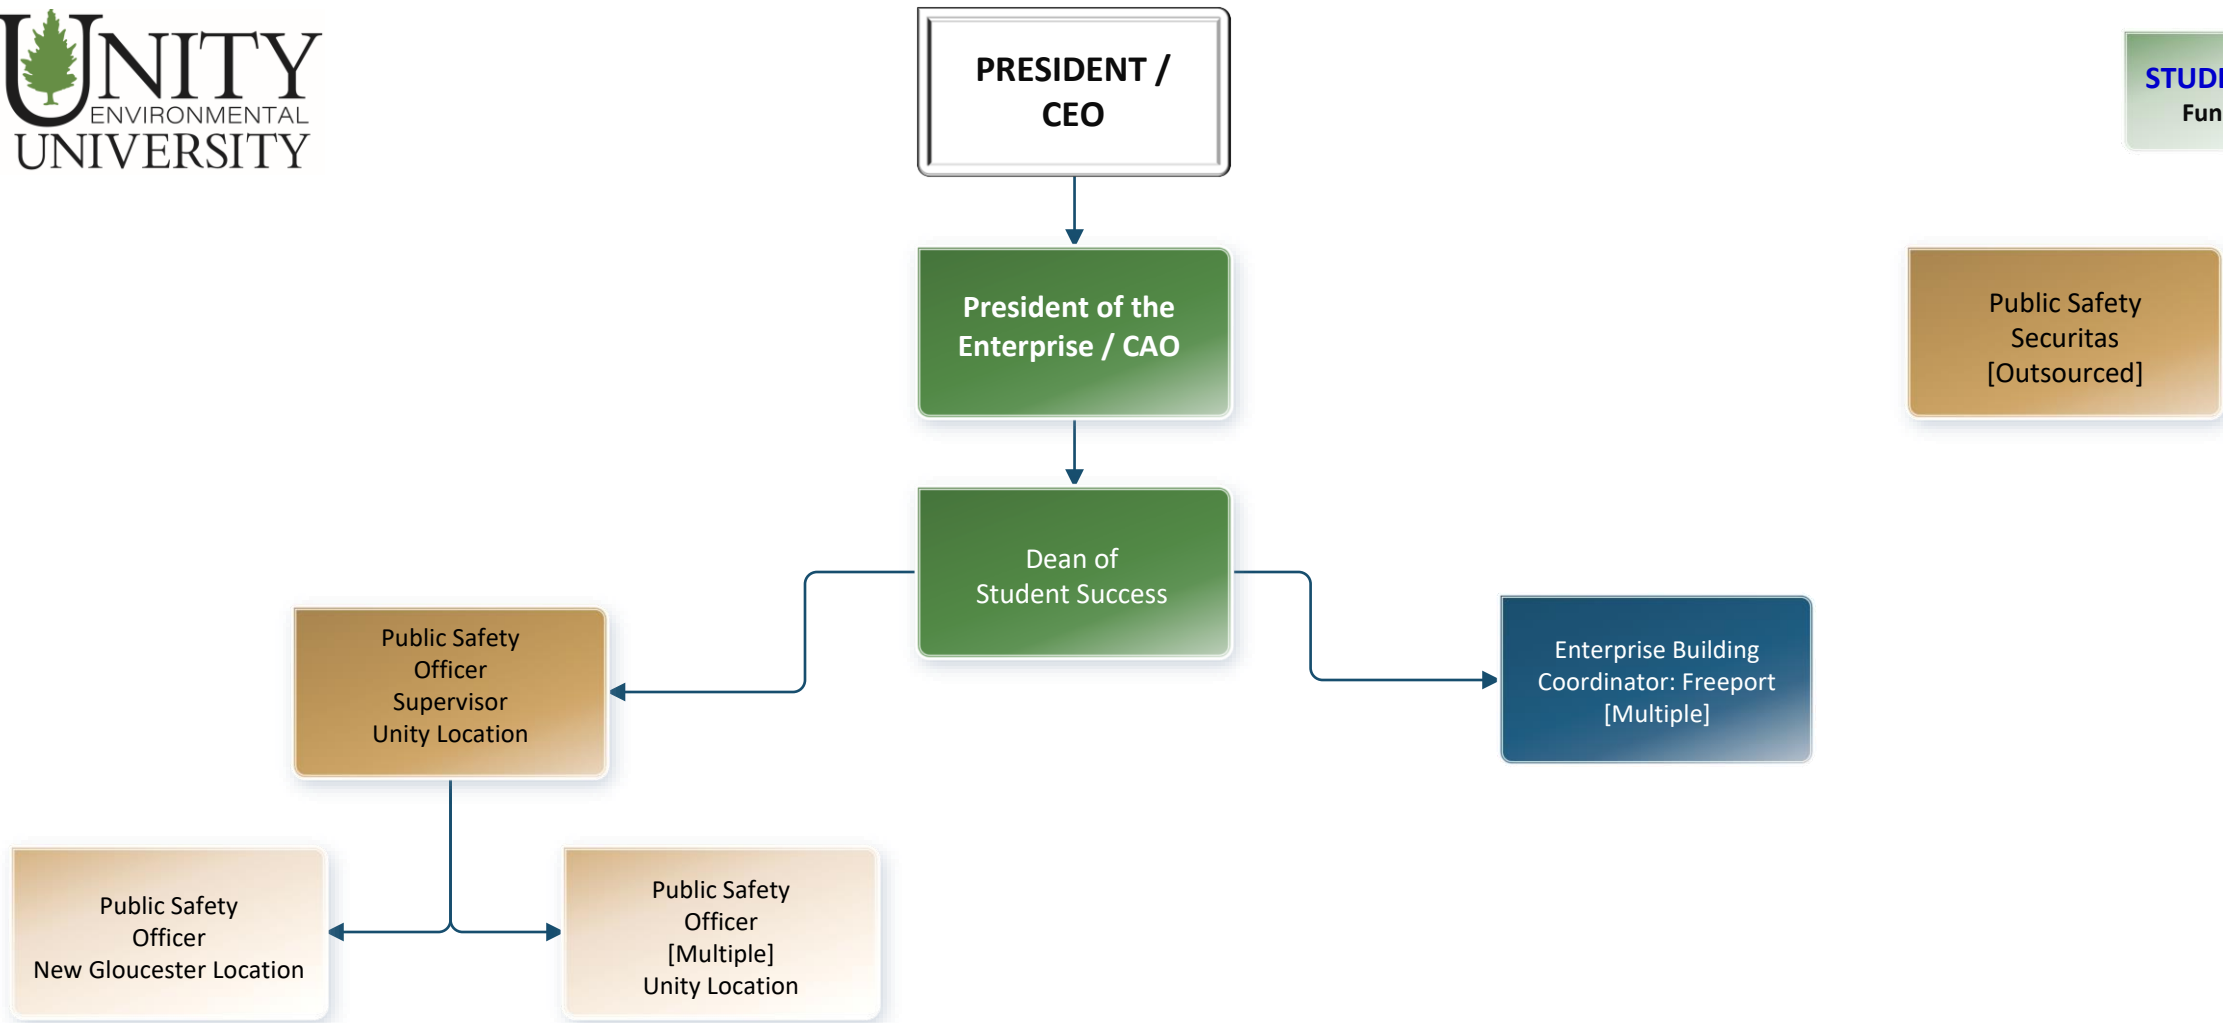

-  Fixed Length Positions
-  Manager Dotted Line Report
-  Dotted Line Report
-  Functional Authority
-  Dotted Line Reporting

ORGANIZATIONAL EFFECTIVENESS
Functional Area

POSITION IDENTIFIER KEY	
EdDE	Enterprise dedicated to Distance Education
EdHL	Enterprise dedicated to Hybrid Learning
EdSV	Enterprise dedicated to Sustainable Ventures
EdSV-M	Enterprise dedicated to Sustainable Ventures - McKay Farm & Research Station
EdSV-S	Enterprise dedicated to Sustainable Ventures - Sky Lodge
EdTIEP	Enterprise dedicated to Technical Institute for Environmental Professions
SV-B2B	Sustainable Ventures - Business-to-Business
SV-C	Sustainable Ventures - College Store
SV-D	Sustainable Ventures - Dining
SV-M	Sustainable Ventures - McKay Farm & Research Station
SV-S	Sustainable Ventures - Sky Lodge

Abc Fixed Length Positions
Abc Manager Dotted Line Report
Abc Dotted Line Report
 — Functional Authority
 - - - Dotted Line Reporting

STUDENT SUCCESS
Functional Area

POSITION IDENTIFIER KEY	
EdDE	Enterprise dedicated to Distance Education
EdHL	Enterprise dedicated to Hybrid Learning
EdSV	Enterprise dedicated to Sustainable Ventures
EdSV-M	Enterprise dedicated to Sustainable Ventures - McKay Farm & Research Station
EdSV-S	Enterprise dedicated to Sustainable Ventures - SkyLodge
EdTIEP	Enterprise dedicated to Technical Institute for Environmental Professions
SV-B2B	Sustainable Ventures - Business-to-Business
SV-C	Sustainable Ventures - College Store
SV-D	Sustainable Ventures - Dining
SV-M	Sustainable Ventures - McKay Farm & Research Station
SV-S	Sustainable Ventures - Sky Lodge