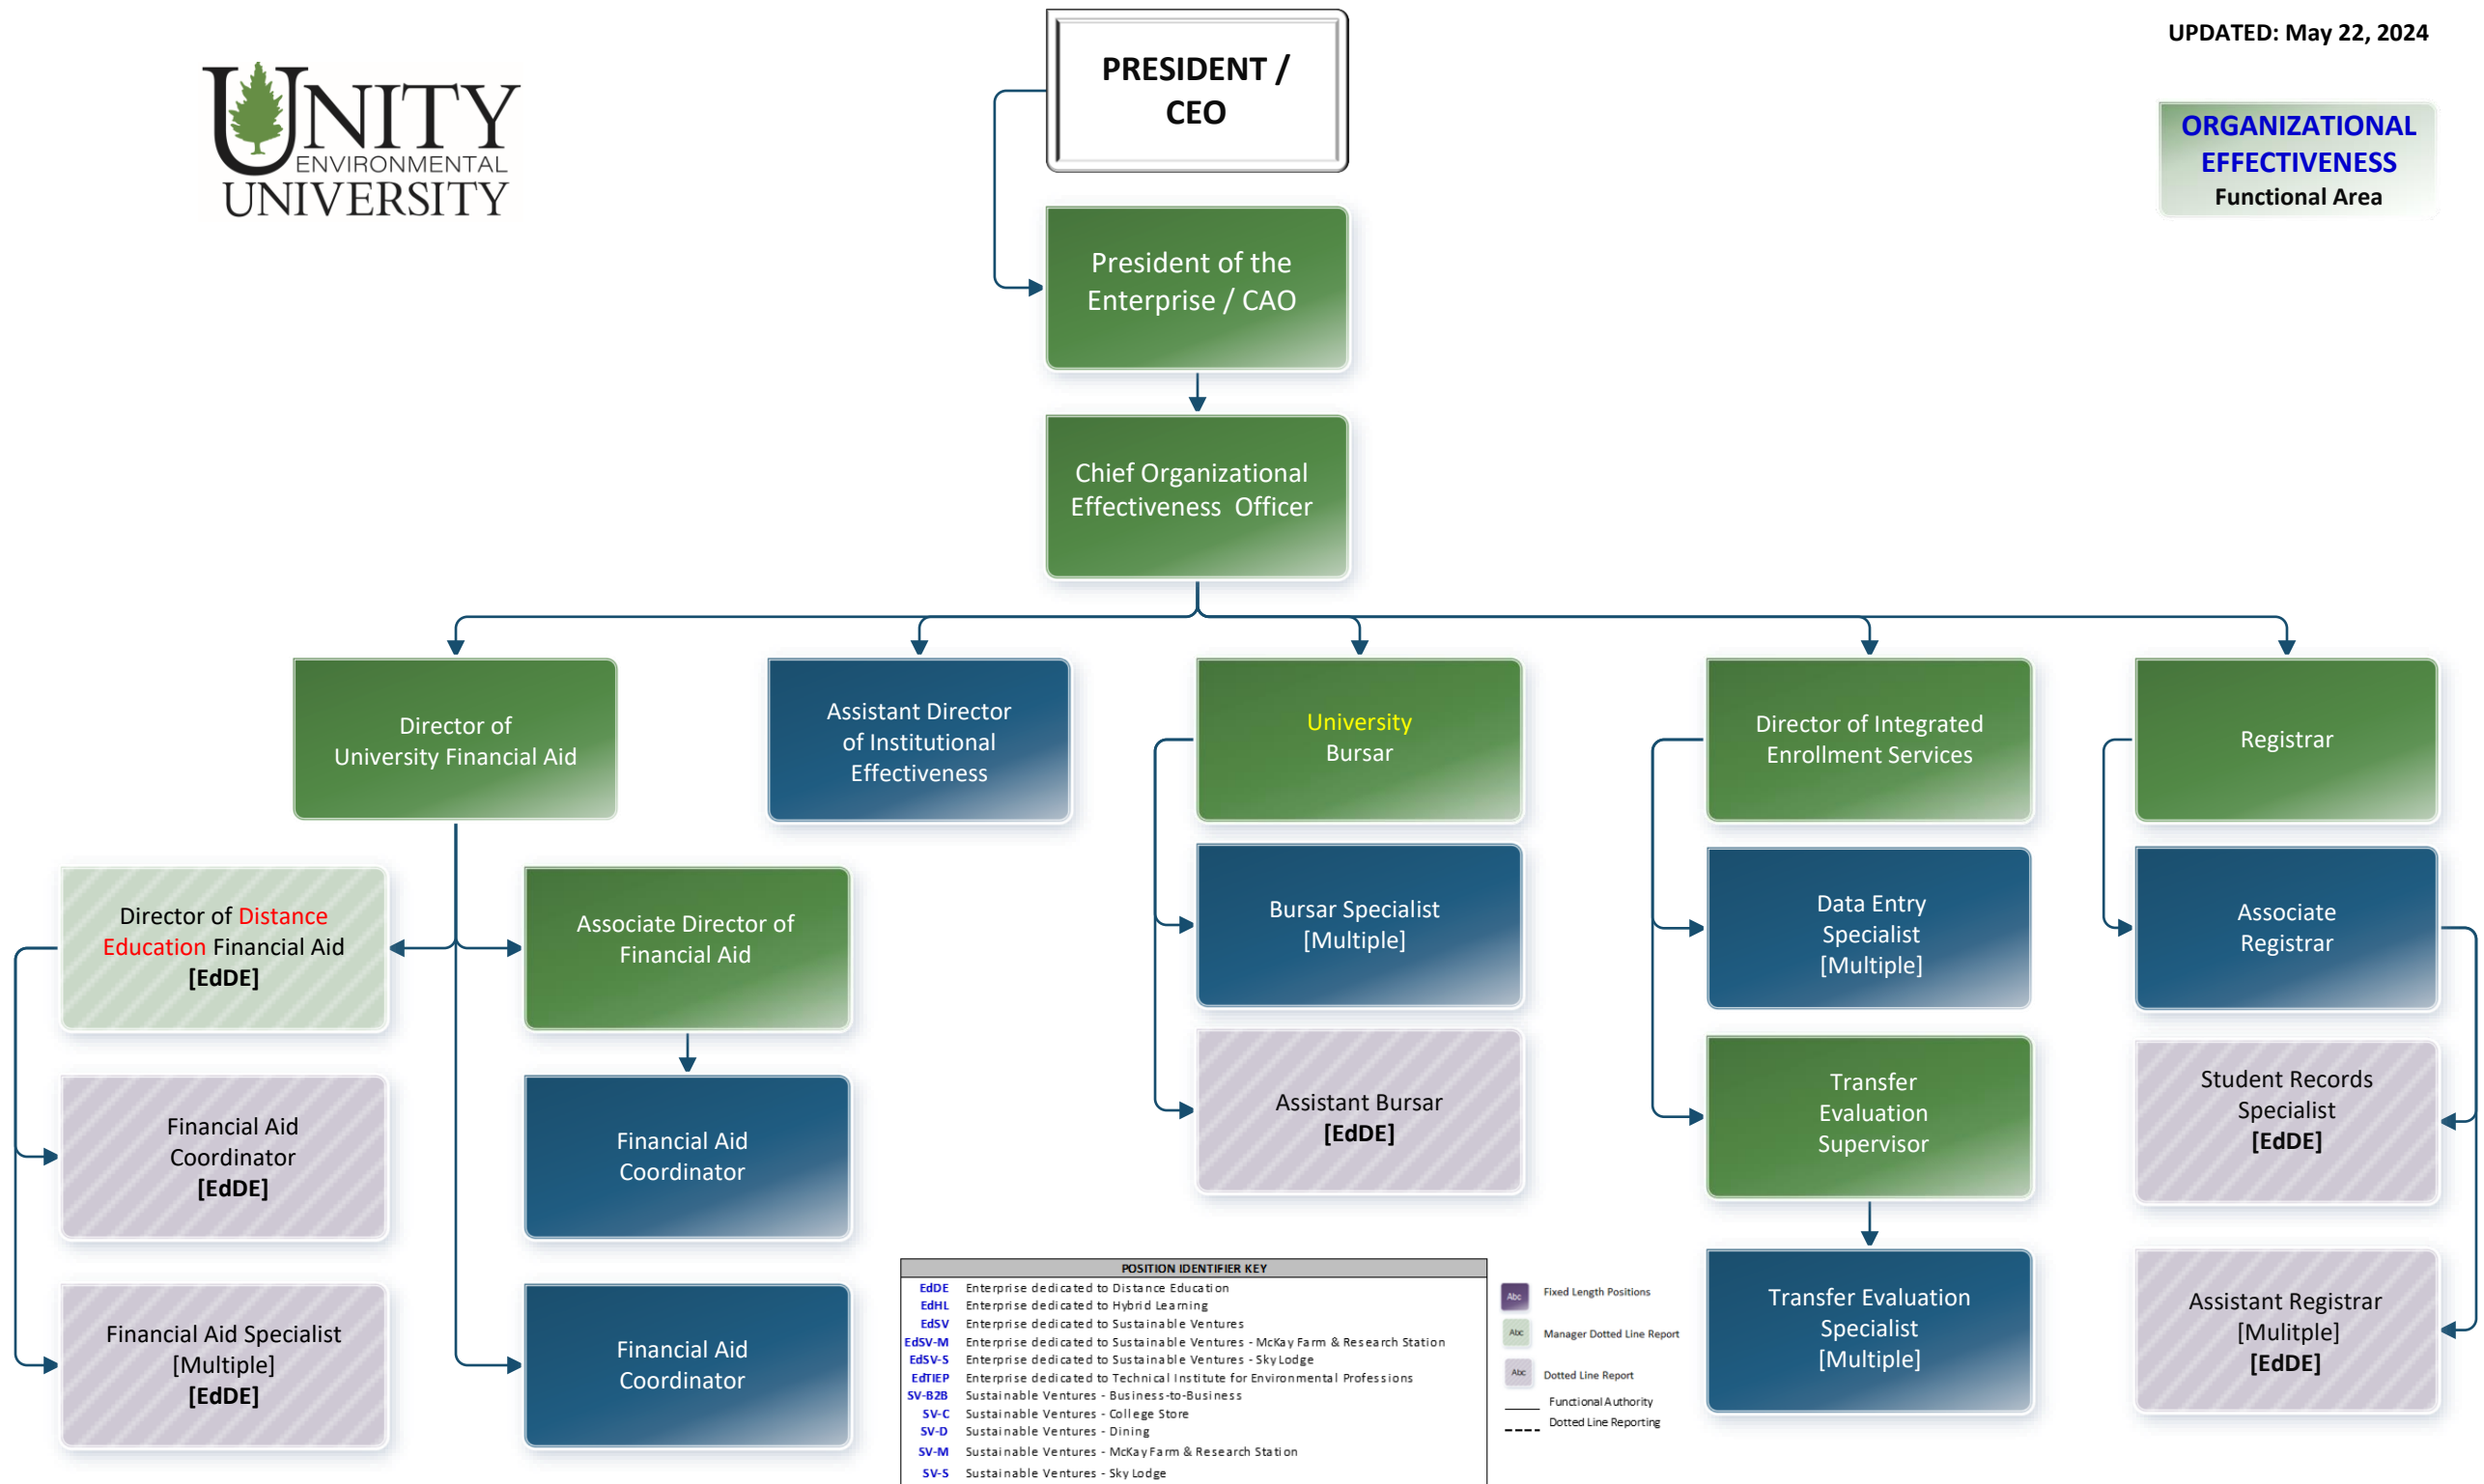

- Abc Fixed Length Positions
- Abc Manager Dotted Line Report
- Abc Dotted Line Report
- Functional Authority
- - - - Dotted Line Reporting

POSITION IDENTIFIER KEY	
EdDE	Enterprise dedicated to Distance Education
EdHL	Enterprise dedicated to Hybrid Learning
EdSV	Enterprise dedicated to Sustainable Ventures
EdSV-M	Enterprise dedicated to Sustainable Ventures - McKay Farm & Research Station
EdSV-S	Enterprise dedicated to Sustainable Ventures - Sky Lodge
EdTIEP	Enterprise dedicated to Technical Institute for Environmental Professions
SV-B2B	Sustainable Ventures - Business-to-Business
SV-C	Sustainable Ventures - College Store
SV-D	Sustainable Ventures - Dining
SV-M	Sustainable Ventures - McKay Farm & Research Station
SV-S	Sustainable Ventures - Sky Lodge

-  Fixed Length Positions
-  Manager Dotted Line Report
-  Dotted Line Report
-  Functional Authority
-  Dotted Line Reporting

ORGANIZATIONAL EFFECTIVENESS
Functional Area

POSITION IDENTIFIER KEY	
EdDE	Enterprise dedicated to Distance Education
EdHL	Enterprise dedicated to Hybrid Learning
EdSV	Enterprise dedicated to Sustainable Ventures
EdSV-M	Enterprise dedicated to Sustainable Ventures - McKay Farm & Research Station
EdSV-S	Enterprise dedicated to Sustainable Ventures - Sky Lodge
EdTIEP	Enterprise dedicated to Technical Institute for Environmental Professions
SV-B2B	Sustainable Ventures - Business-to-Business
SV-C	Sustainable Ventures - College Store
SV-D	Sustainable Ventures - Dining
SV-M	Sustainable Ventures - McKay Farm & Research Station
SV-S	Sustainable Ventures - Sky Lodge