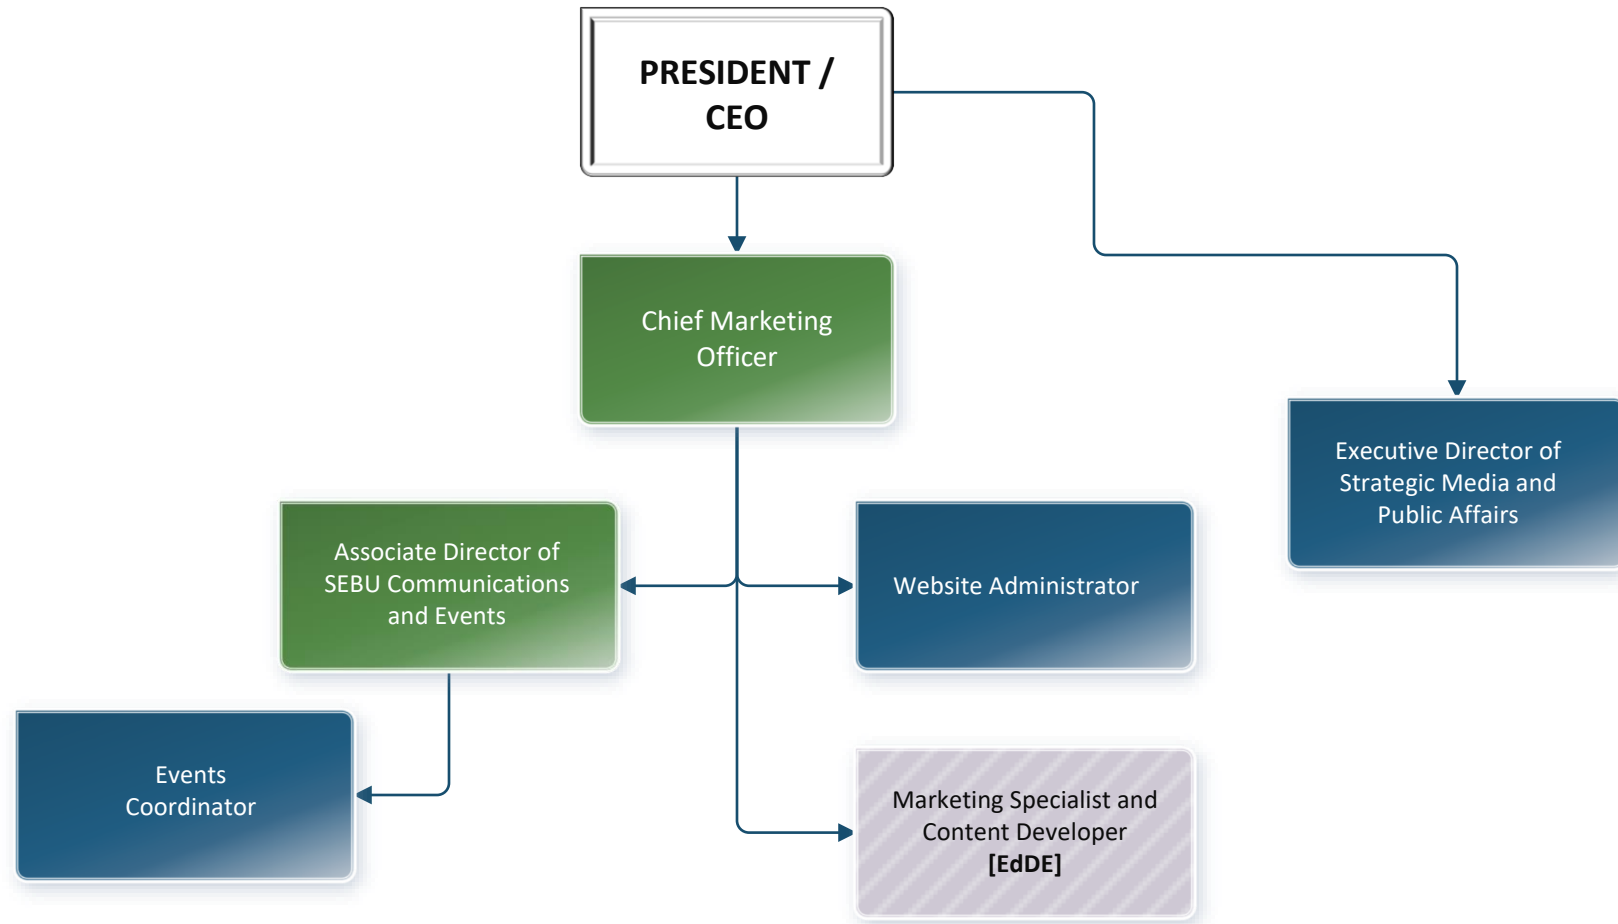

- Abc Fixed Length Positions
- Abc Manager Dotted Line Report
- Abc Dotted Line Report
- Functional Authority
- - - Dotted Line Reporting

INFORMATION TECHNOLOGY
Functional Area

POSITION IDENTIFIER KEY	
EdDE	Enterprise dedicated to Distance Education
EdHL	Enterprise dedicated to Hybrid Learning
EdSV	Enterprise dedicated to Sustainable Ventures
EdSV-M	Enterprise dedicated to Sustainable Ventures - McKay Farm & Research Station
EdSV-S	Enterprise dedicated to Sustainable Ventures - Sky Lodge
EdTIEP	Enterprise dedicated to Technical Institute for Environmental Professions
SV-B2B	Sustainable Ventures - Business-to-Business
SV-C	Sustainable Ventures - College Store
SV-D	Sustainable Ventures - Dining
SV-M	Sustainable Ventures - McKay Farm & Research Station
SV-S	Sustainable Ventures - Sky Lodge

- Abc Fixed Length Positions
- Abc Manager Dotted Line Report
- Abc Dotted Line Report
- Functional Authority
- - - - Dotted Line Reporting

POSITION IDENTIFIER KEY	
EdDE	Enterprise dedicated to Distance Education
EdHL	Enterprise dedicated to Hybrid Learning
EdSV	Enterprise dedicated to Sustainable Ventures
EdSV-M	Enterprise dedicated to Sustainable Ventures - McKay Farm & Research Station
EdSV-S	Enterprise dedicated to Sustainable Ventures - Sky Lodge
EdTIEP	Enterprise dedicated to Technical Institute for Environmental Professions
SV-B2B	Sustainable Ventures - Business-to-Business
SV-C	Sustainable Ventures - College Store
SV-D	Sustainable Ventures - Dining
SV-M	Sustainable Ventures - McKay Farm & Research Station
SV-S	Sustainable Ventures - Sky Lodge