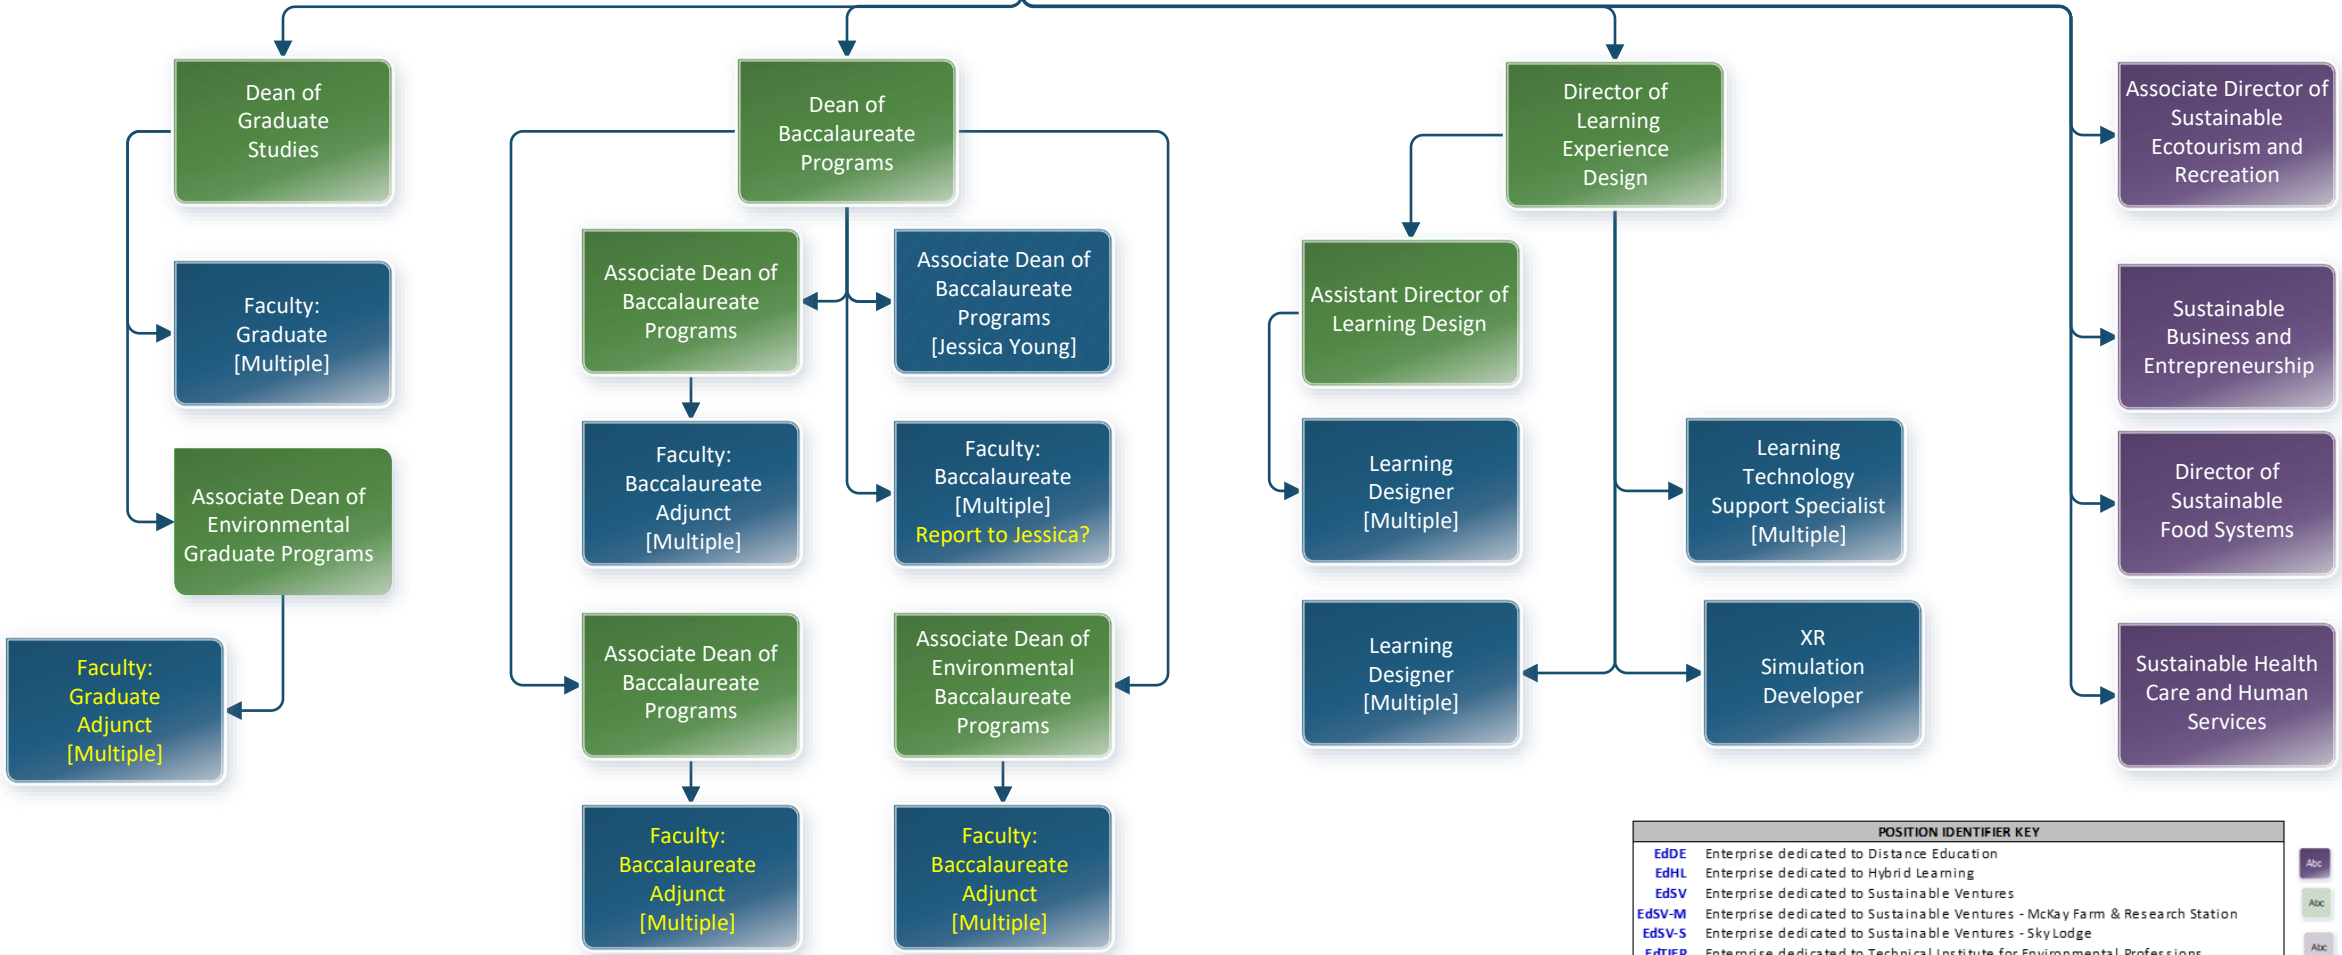

-  Fixed Length Positions
-  Manager Dotted Line Report
-  Dotted Line Report
-  Functional Authority
-  Dotted Line Reporting

ORGANIZATIONAL EFFECTIVENESS
Functional Area

POSITION IDENTIFIER KEY	
EdDE	Enterprise dedicated to Distance Education
EdHL	Enterprise dedicated to Hybrid Learning
EdSV	Enterprise dedicated to Sustainable Ventures
EdSV-M	Enterprise dedicated to Sustainable Ventures - McKay Farm & Research Station
EdSV-S	Enterprise dedicated to Sustainable Ventures - Sky Lodge
EdTIEP	Enterprise dedicated to Technical Institute for Environmental Professions
SV-B2B	Sustainable Ventures - Business-to-Business
SV-C	Sustainable Ventures - College Store
SV-D	Sustainable Ventures - Dining
SV-M	Sustainable Ventures - McKay Farm & Research Station
SV-S	Sustainable Ventures - Sky Lodge

Abc Fixed Length Positions
Abc Manager Dotted Line Report
Abc Dotted Line Report
 — Functional Authority
 - - - Dotted Line Reporting

STUDENT SUCCESS
Functional Area

POSITION IDENTIFIER KEY	
EdDE	Enterprise dedicated to Distance Education
EdHL	Enterprise dedicated to Hybrid Learning
EdSV	Enterprise dedicated to Sustainable Ventures
EdSV-M	Enterprise dedicated to Sustainable Ventures - McKay Farm & Research Station
EdSV-S	Enterprise dedicated to Sustainable Ventures - SkyLodge
EdTIEP	Enterprise dedicated to Technical Institute for Environmental Professions
SV-B2B	Sustainable Ventures - Business-to-Business
SV-C	Sustainable Ventures - College Store
SV-D	Sustainable Ventures - Dining
SV-M	Sustainable Ventures - McKay Farm & Research Station
SV-S	Sustainable Ventures - Sky Lodge

- Abc Fixed Length Positions
- Abc Manager Dotted Line Report
- Abc Dotted Line Report
- Functional Authority
- - - Dotted Line Reporting

**PRESIDENT /
CEO**

**SEBU:
Distance Education**

Executive Vice
President of
Distance Education
Academics