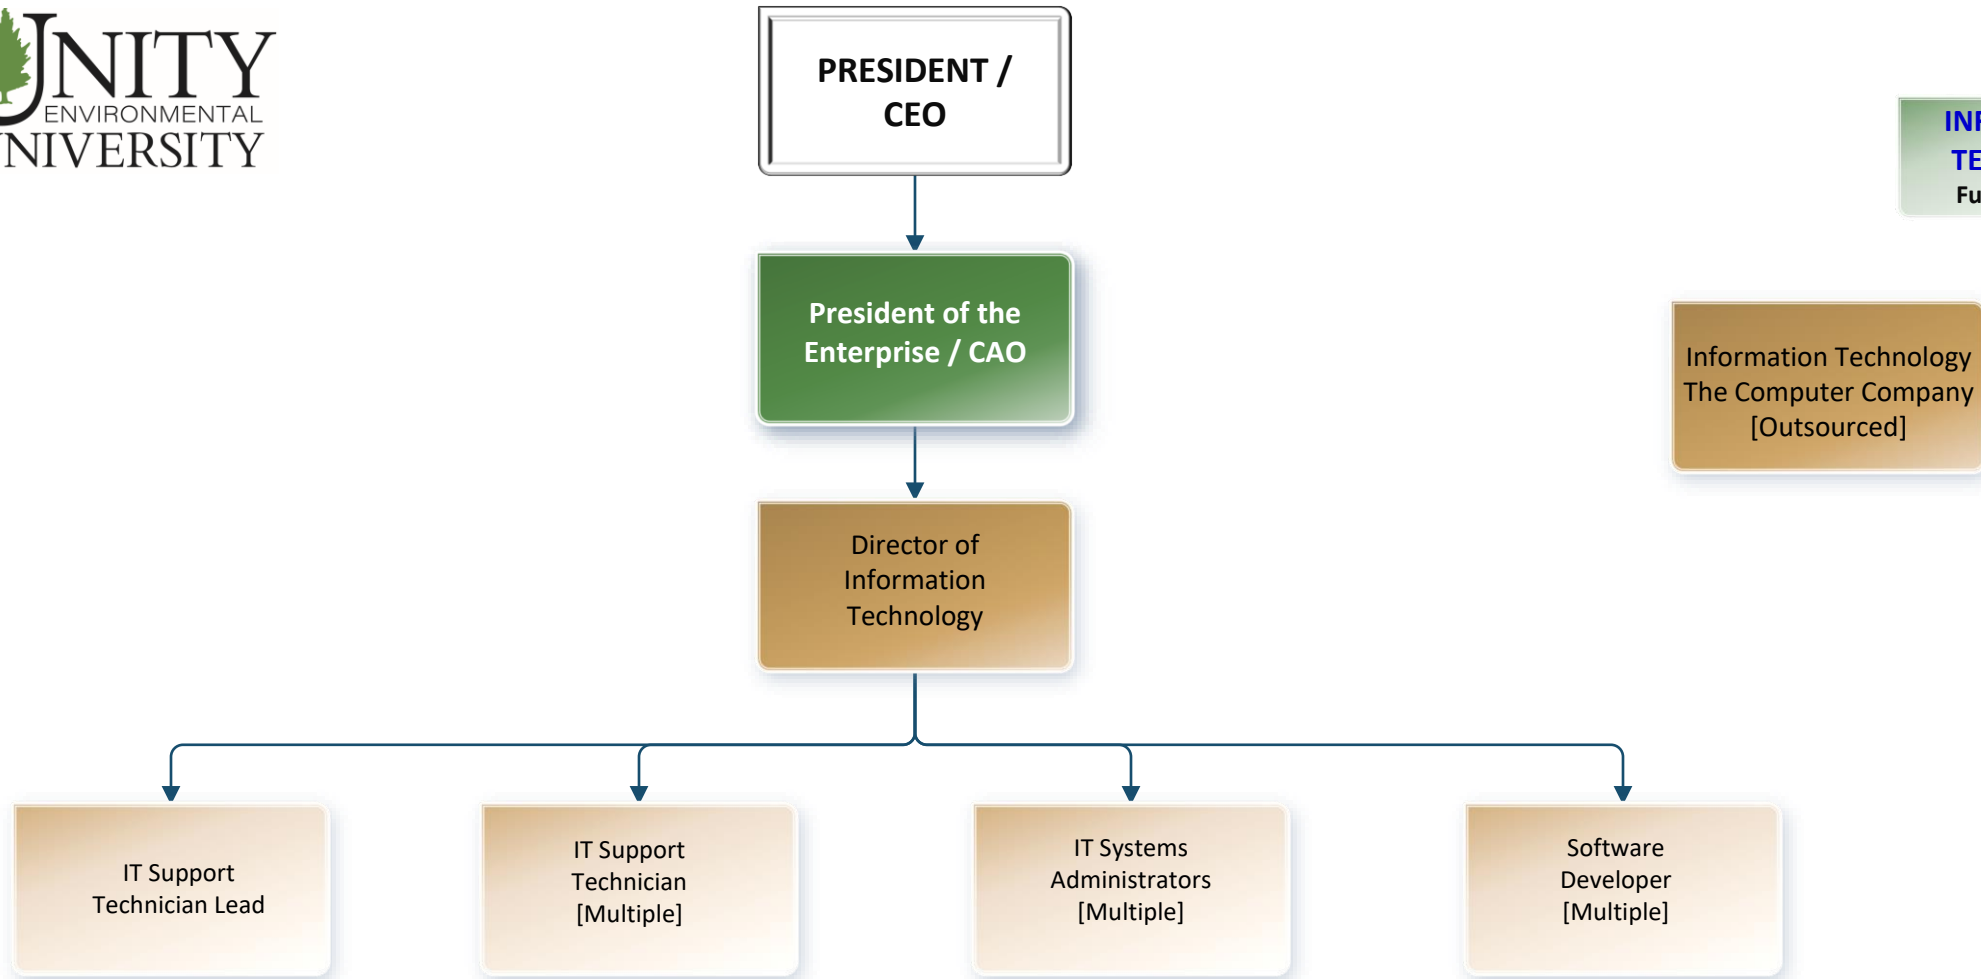

- Fixed Length Positions
- Manager Dotted Line Report
- Dotted Line Report
- Functional Authority
- Dotted Line Reporting

POSITION IDENTIFIER KEY	
EdDE	Enterprise dedicated to Distance Education
EdHL	Enterprise dedicated to Hybrid Learning
EdSV	Enterprise dedicated to Sustainable Ventures
EdSV-M	Enterprise dedicated to Sustainable Ventures - McKay Farm & Research Station
EdSV-S	Enterprise dedicated to Sustainable Ventures - Sky Lodge
EdTIEP	Enterprise dedicated to Technical Institute for Environmental Professions
SV-B2B	Sustainable Ventures - Business-to-Business
SV-C	Sustainable Ventures - College Store
SV-D	Sustainable Ventures - Dining
SV-M	Sustainable Ventures - McKay Farm & Research Station
SV-S	Sustainable Ventures - Sky Lodge

- Abc Fixed Length Positions
- Abc Manager Dotted Line Report
- Abc Dotted Line Report
- Functional Authority
- - - Dotted Line Reporting

INFORMATION TECHNOLOGY
Functional Area

POSITION IDENTIFIER KEY	
EdDE	Enterprise dedicated to Distance Education
EdHL	Enterprise dedicated to Hybrid Learning
EdSV	Enterprise dedicated to Sustainable Ventures
EdSV-M	Enterprise dedicated to Sustainable Ventures - McKay Farm & Research Station
EdSV-S	Enterprise dedicated to Sustainable Ventures - Sky Lodge
EdTIEP	Enterprise dedicated to Technical Institute for Environmental Professions
SV-B2B	Sustainable Ventures - Business-to-Business
SV-C	Sustainable Ventures - College Store
SV-D	Sustainable Ventures - Dining
SV-M	Sustainable Ventures - McKay Farm & Research Station
SV-S	Sustainable Ventures - Sky Lodge