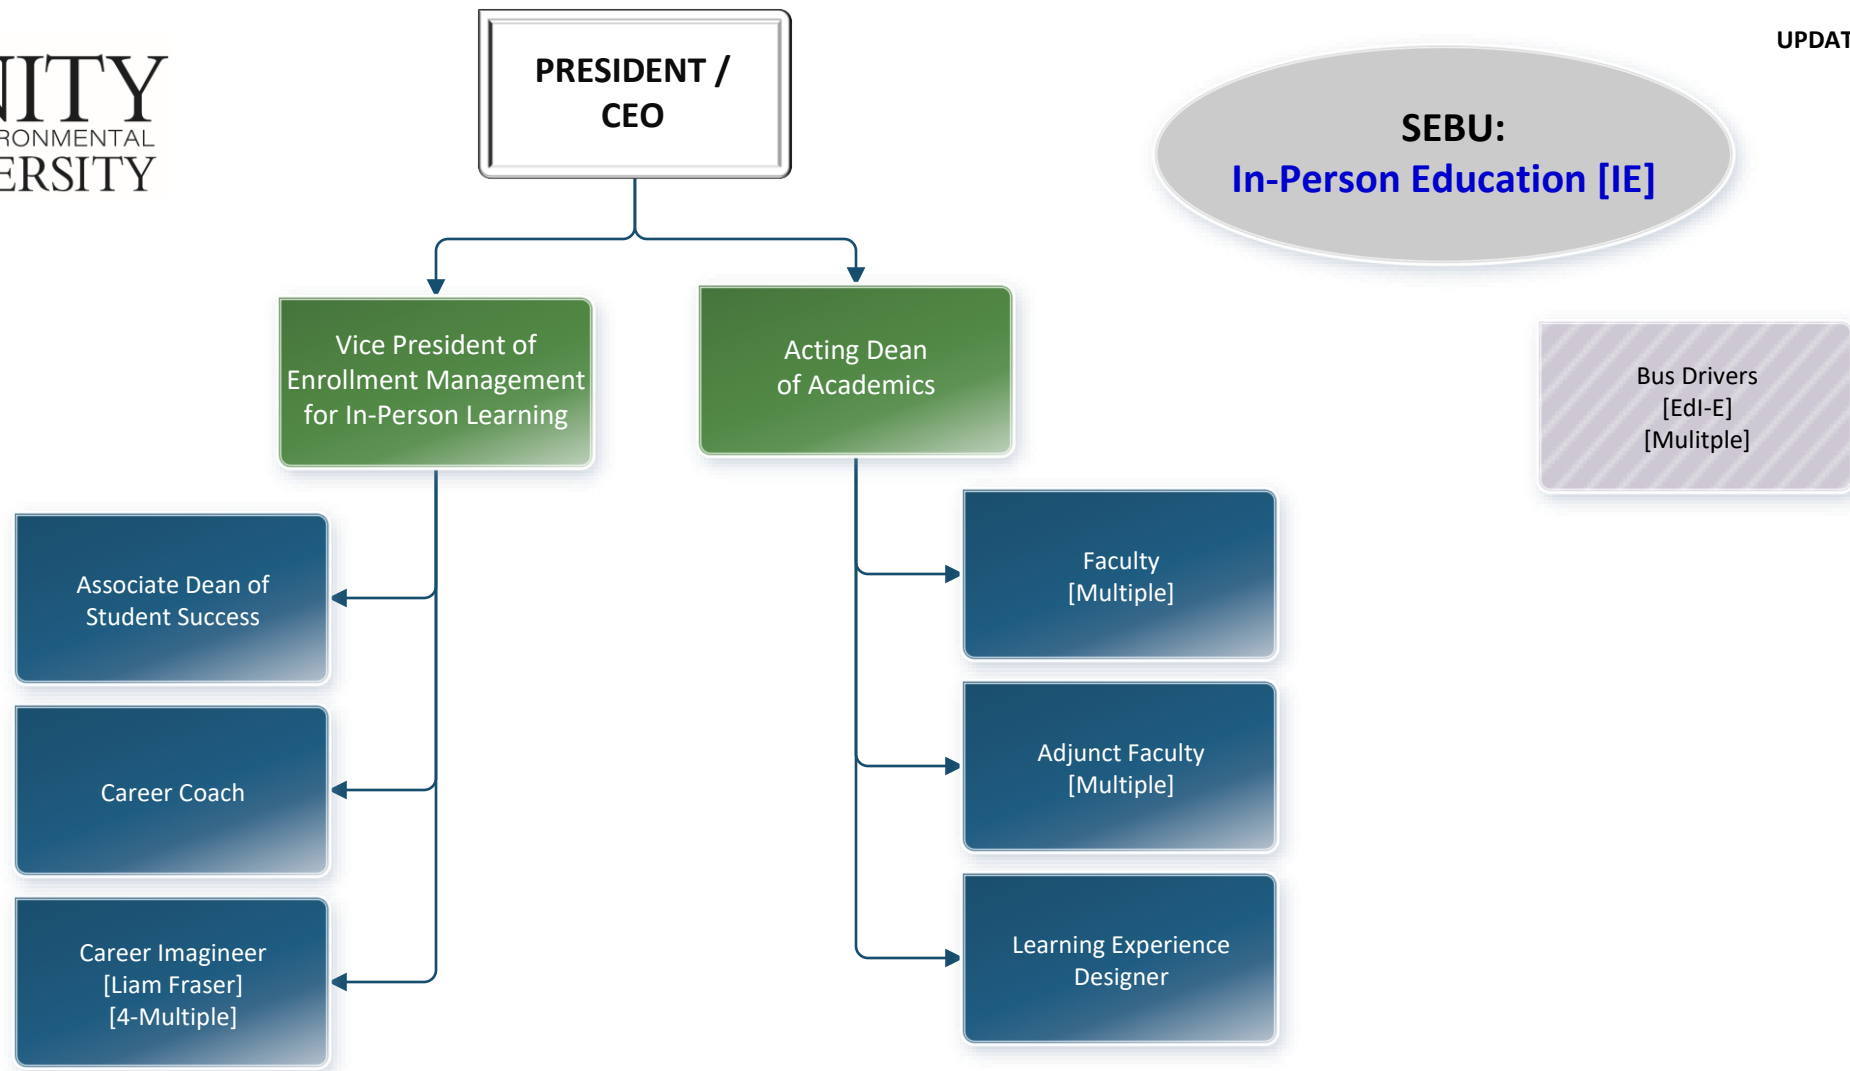

POSITION IDENTIFIER KEY	
EdDE	Enterprise dedicated to Distance Education
EdSV	Enterprise dedicated to Sustainable Ventures
EdSV-M	Enterprise dedicated to Sustainable Ventures - McKay Farm & Research Station
EdSV-S	Enterprise dedicated to Sustainable Ventures - Sky Lodge
EdTIEP	Enterprise dedicated to Technical Institute for Environmental Professions
SV-B2B	Sustainable Ventures - Business-to-Business
SV-C	Sustainable Ventures - College Store
SV-D	Sustainable Ventures - Dining
SV-M	Sustainable Ventures - McKay Farm & Research Station
SV-S	Sustainable Ventures - Sky Lodge