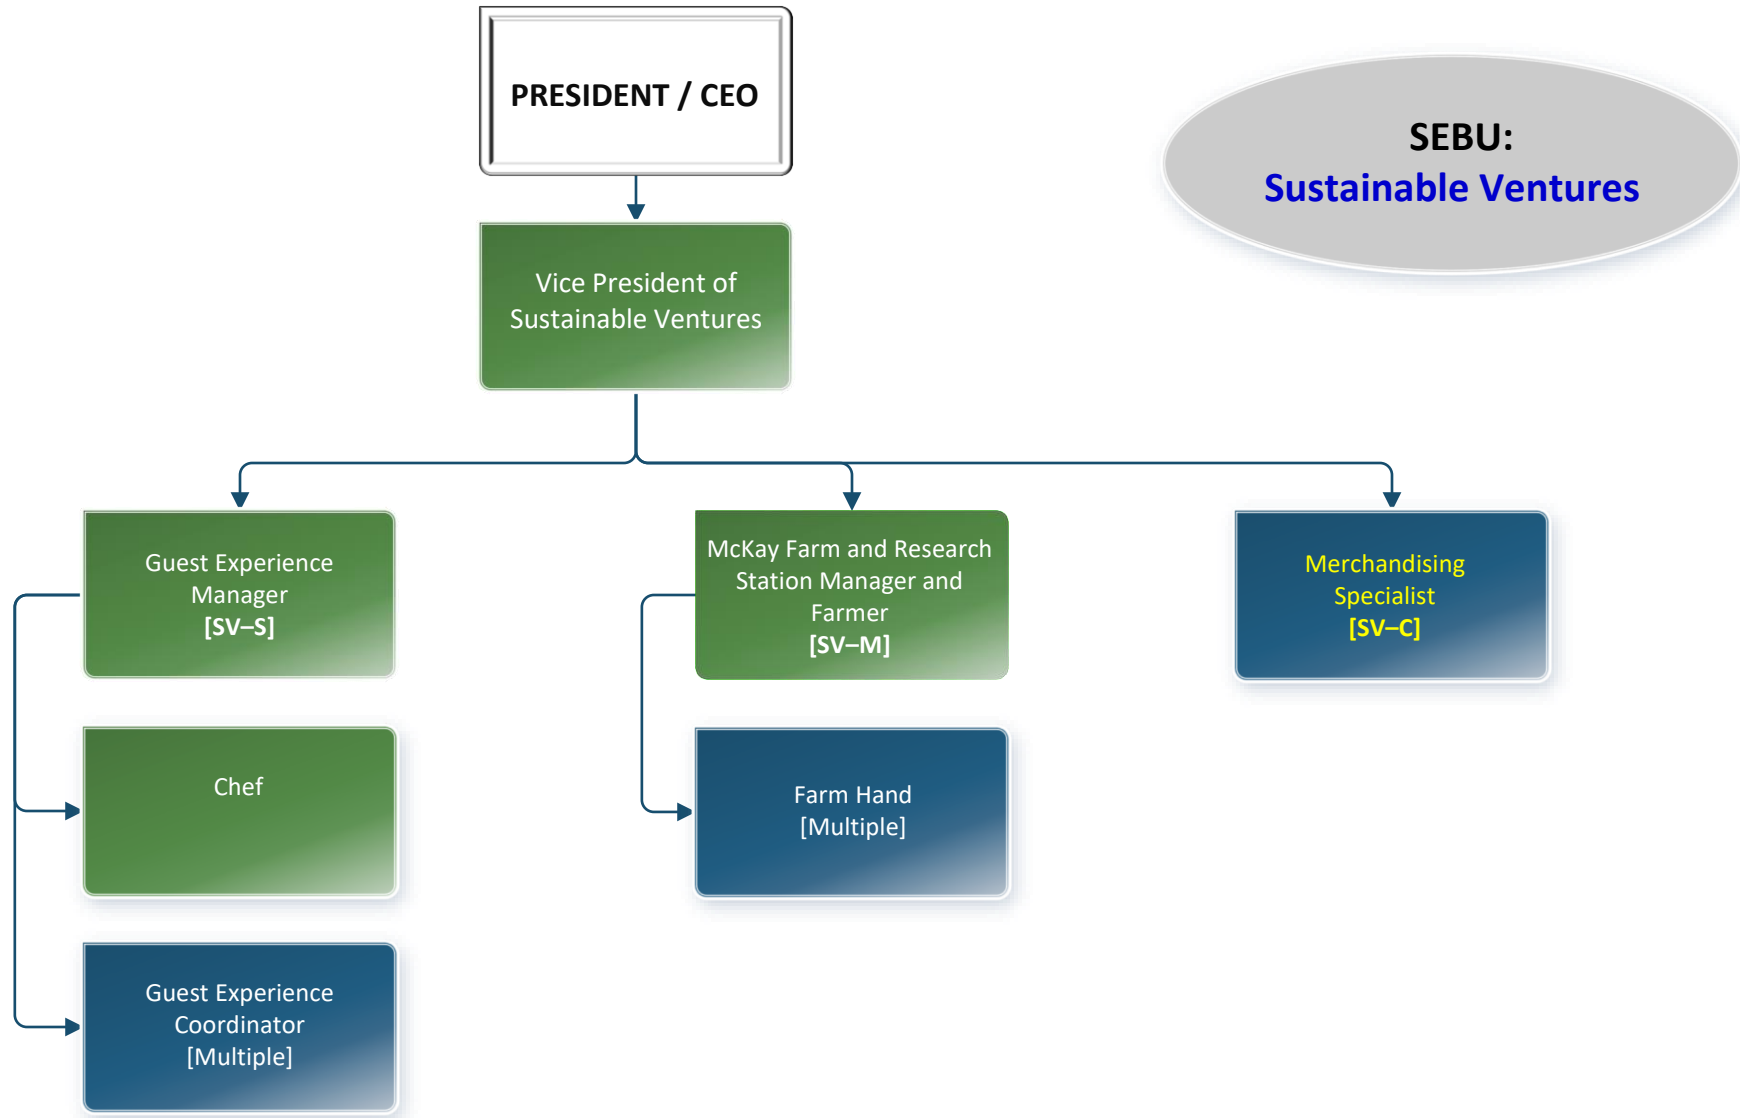

UPDATED: April 16, 2024

**PRESIDENT /
CEO**

**SEBU:
Distance Education**

Supervisor?
Associate Director
of Graduate
Recruitment
[Den Suehiro]

POSITION IDENTIFIER KEY	
EdDE	Enterprise dedicated to Distance Education
EdHL	Enterprise dedicated to Hybrid Learning
EdSV	Enterprise dedicated to Sustainable Ventures
EdSV-M	Enterprise dedicated to Sustainable Ventures - McKay Farm & Research Station
EdSV-S	Enterprise dedicated to Sustainable Ventures - Sky Lodge
EdTIEP	Enterprise dedicated to Technical Institute for Environmental Professions
SV-B2B	Sustainable Ventures - Business-to-Business
SV-C	Sustainable Ventures - College Store
SV-D	Sustainable Ventures - Dining
SV-M	Sustainable Ventures - McKay Farm & Research Station
SV-S	Sustainable Ventures - Sky Lodge

- Abc Fixed Length Positions
- Abc Manager Dotted Line Report
- Abc Dotted Line Report
- Functional Authority
- - - Dotted Line Reporting

POSITION IDENTIFIER KEY	
EdDE	Enterprise dedicated to Distance Education
EdHL	Enterprise dedicated to Hybrid Learning
EdSV	Enterprise dedicated to Sustainable Ventures
EdSV-M	Enterprise dedicated to Sustainable Ventures - McKay Farm & Research Station
EdSV-S	Enterprise dedicated to Sustainable Ventures - Sky Lodge
EdTIEP	Enterprise dedicated to Technical Institute for Environmental Professions
SV-B2B	Sustainable Ventures - Business-to-Business
SV-C	Sustainable Ventures - College Store
SV-D	Sustainable Ventures - Dining
SV-M	Sustainable Ventures - McKay Farm & Research Station
SV-S	Sustainable Ventures - Sky Lodge