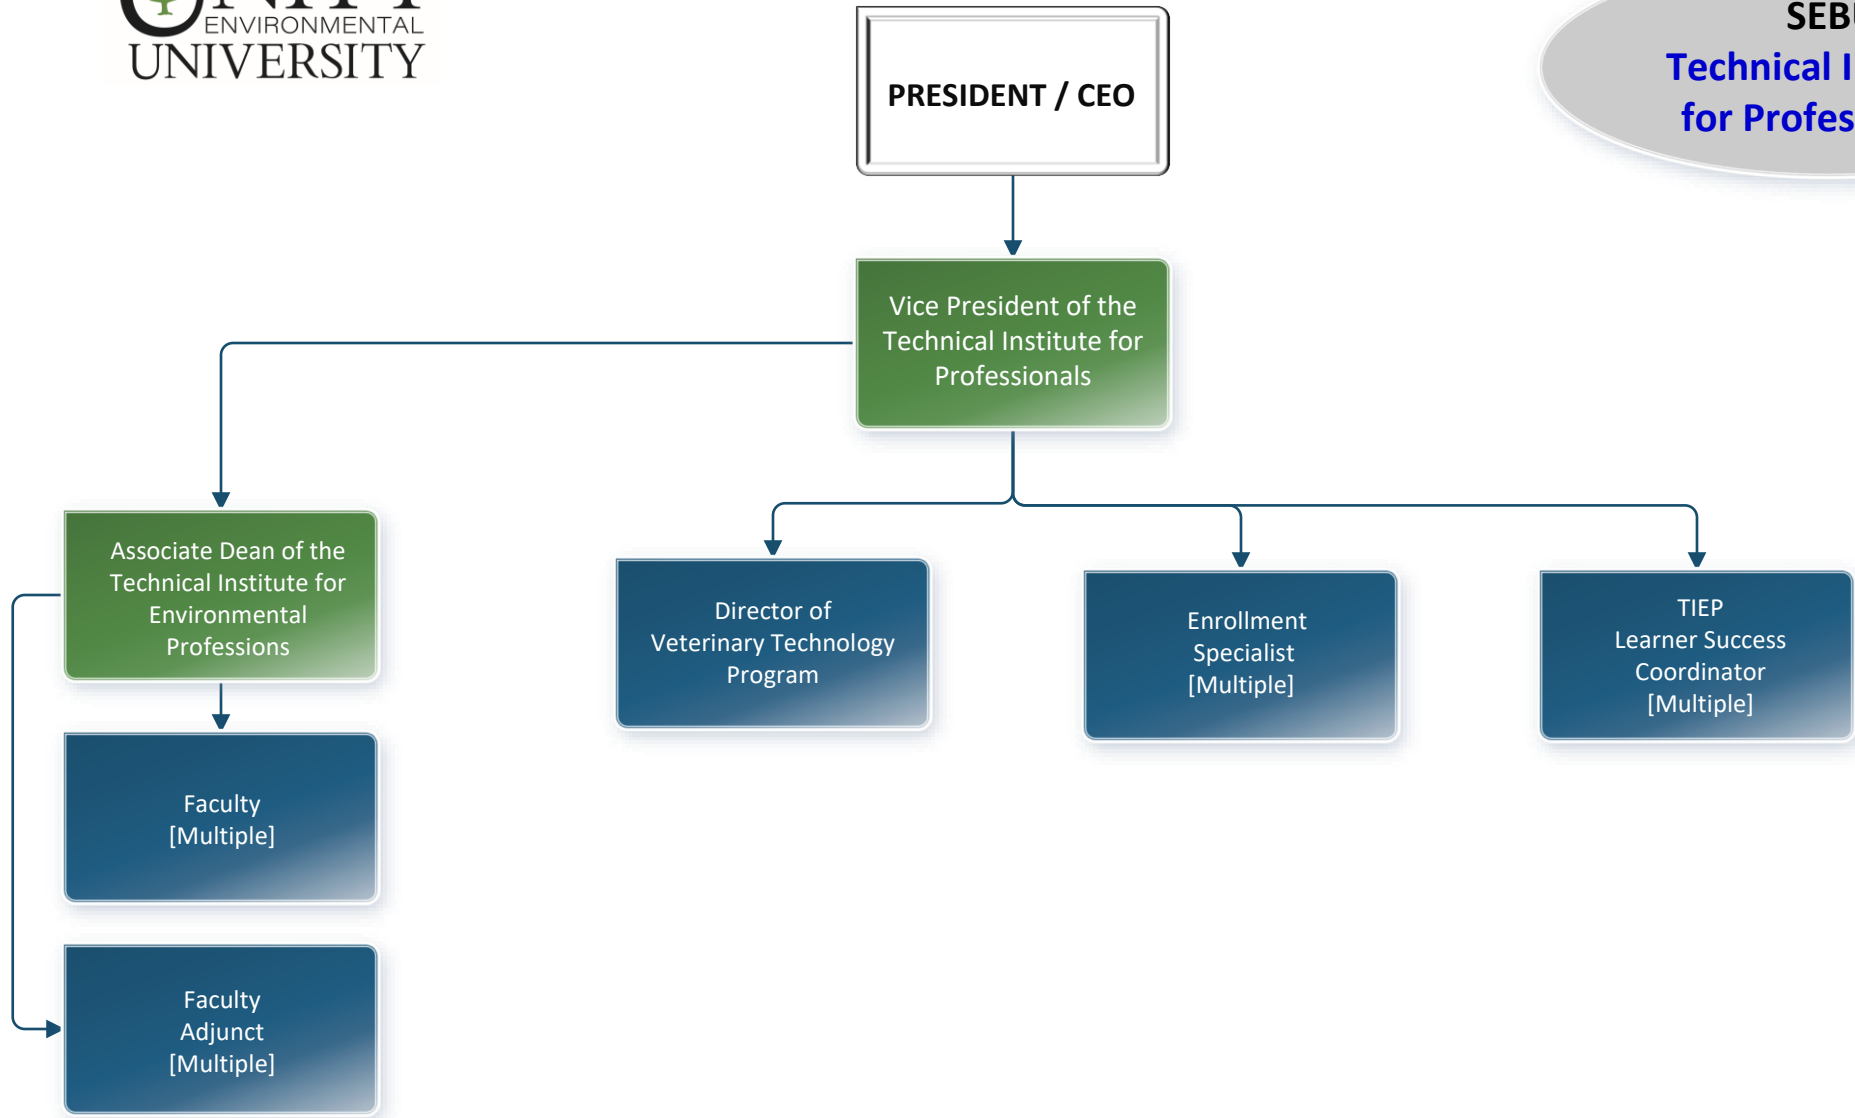

- Abc Fixed Length Positions
- Abc Manager Dotted Line Report
- Abc Dotted Line Report
- Functional Authority
- - - Dotted Line Reporting

POSITION IDENTIFIER KEY	
EdDE	Enterprise dedicated to Distance Education
EdHL	Enterprise dedicated to Hybrid Learning
EdSV	Enterprise dedicated to Sustainable Ventures
EdSV-M	Enterprise dedicated to Sustainable Ventures - McKay Farm & Research Station
EdSV-S	Enterprise dedicated to Sustainable Ventures - Sky Lodge
EdTIEP	Enterprise dedicated to Technical Institute for Environmental Professions
SV-B2B	Sustainable Ventures - Business-to-Business
SV-C	Sustainable Ventures - College Store
SV-D	Sustainable Ventures - Dining
SV-M	Sustainable Ventures - McKay Farm & Research Station
SV-S	Sustainable Ventures - Sky Lodge

- Abc Fixed Length Positions
- Abc Manager Dotted Line Report
- Abc Dotted Line Report
- Functional Authority
- - - Dotted Line Reporting

ON HOLD

SEBU:
Technical Institute
for Professionals

POSITION IDENTIFIER KEY	
EdDE	Enterprise dedicated to Distance Education
EdHL	Enterprise dedicated to Hybrid Learning
EdSV	Enterprise dedicated to Sustainable Ventures
EdSV-M	Enterprise dedicated to Sustainable Ventures - McKay Farm & Research Station
EdSV-S	Enterprise dedicated to Sustainable Ventures - Sky Lodge
EdTIEP	Enterprise dedicated to Technical Institute for Environmental Professions
SV-B2B	Sustainable Ventures - Business-to-Business
SV-C	Sustainable Ventures - College Store
SV-D	Sustainable Ventures - Dining
SV-M	Sustainable Ventures - McKay Farm & Research Station
SV-S	Sustainable Ventures - Sky Lodge