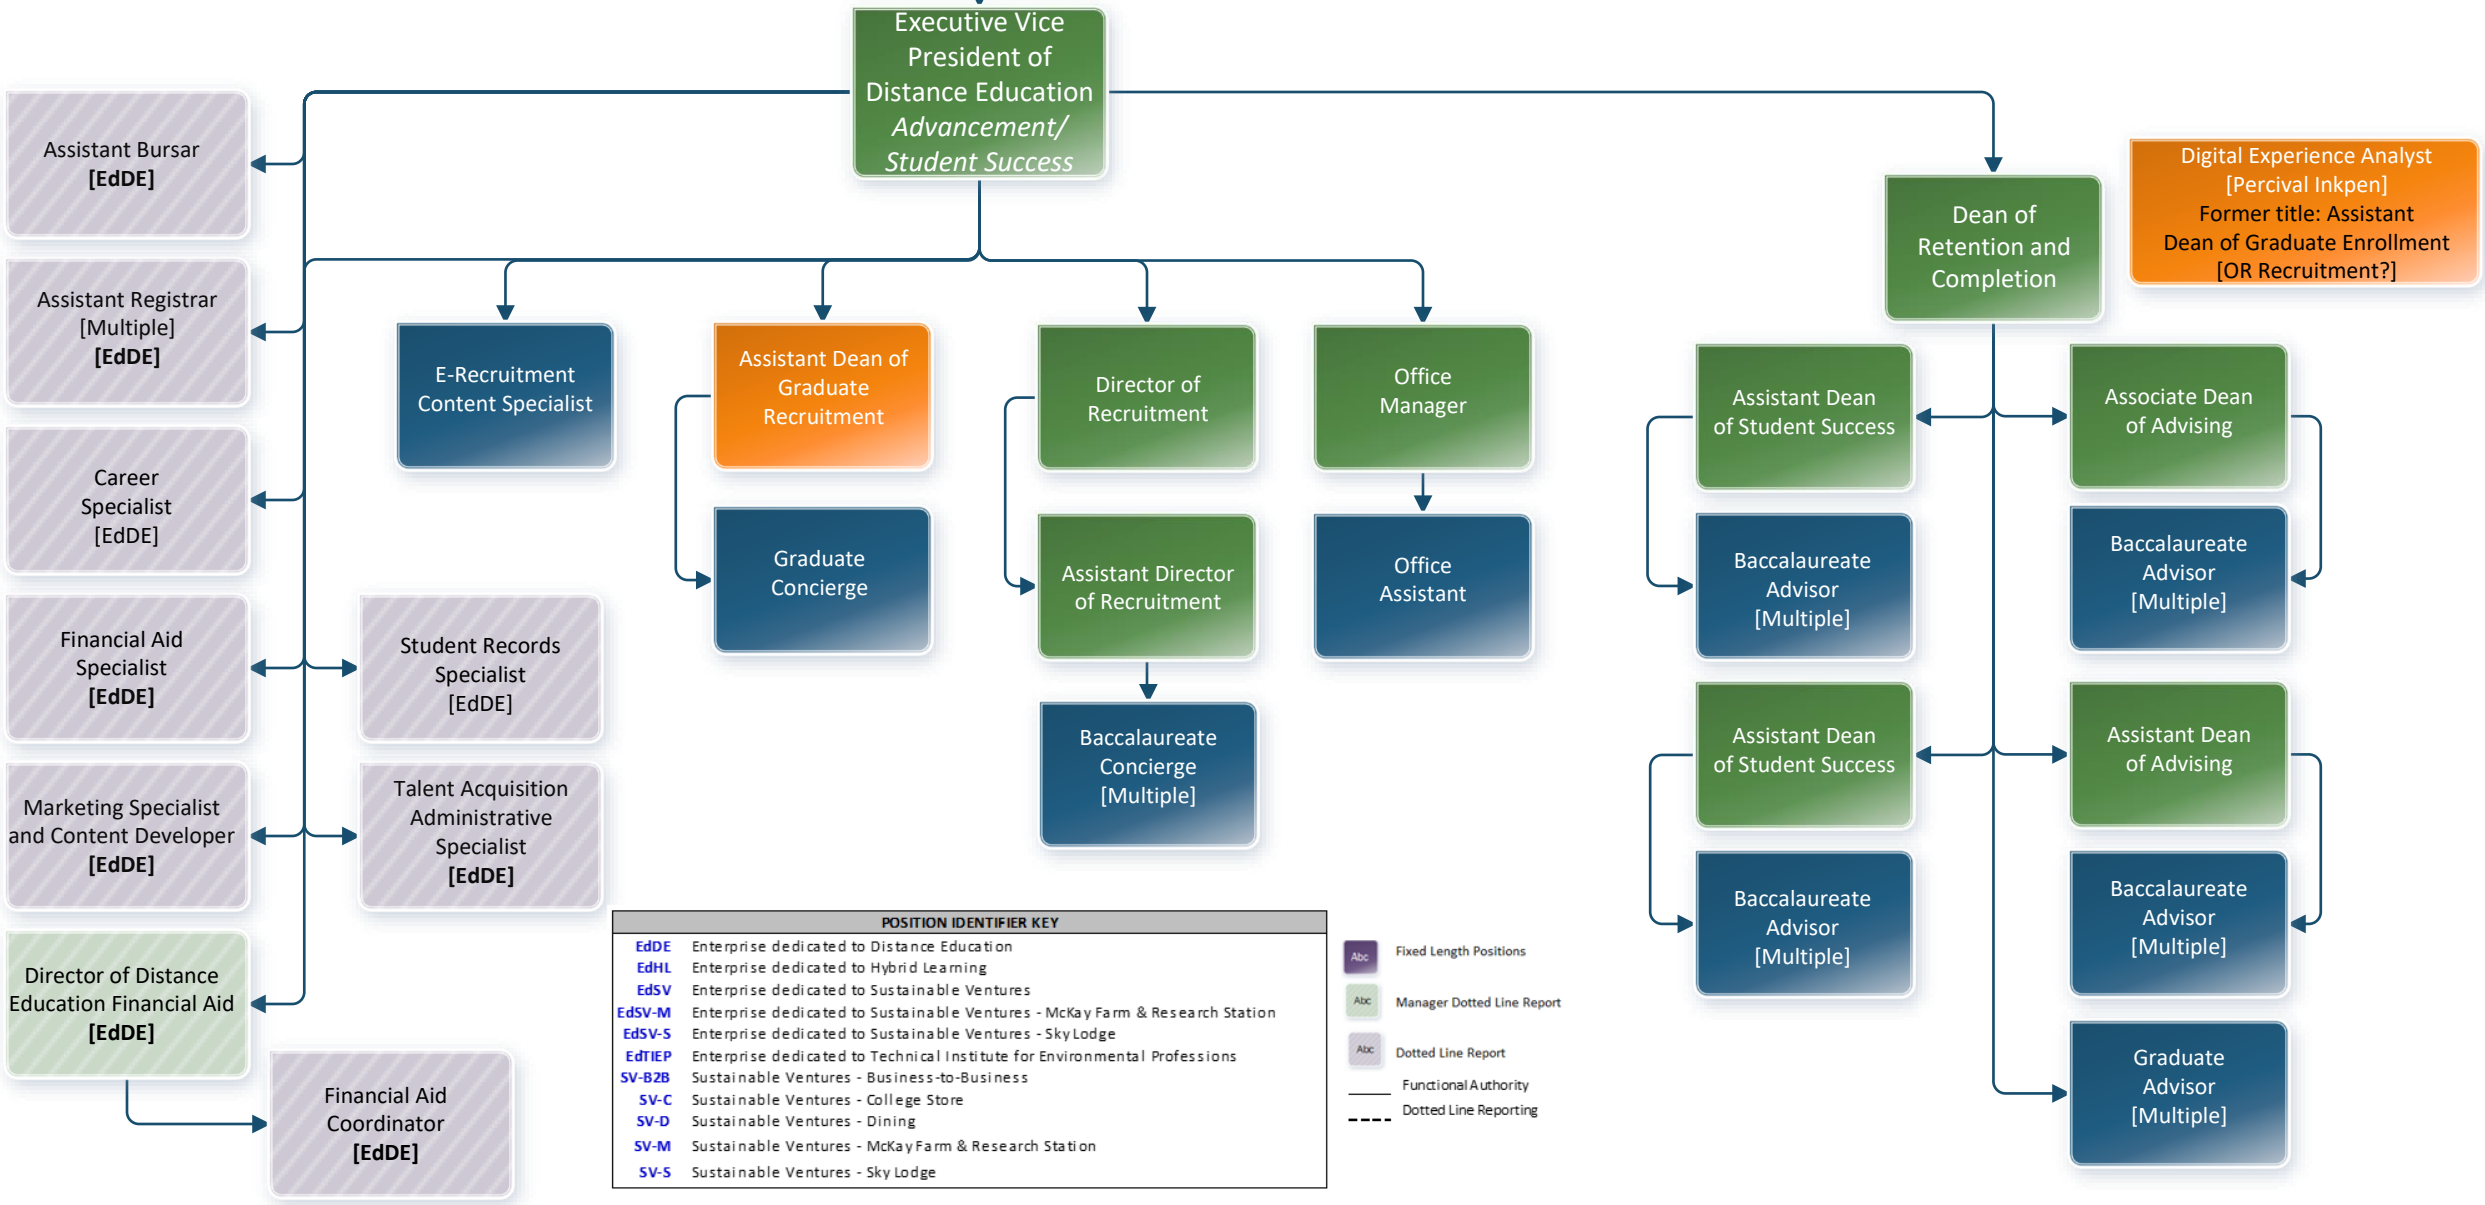

UPDATED: April 16, 2024

**PRESIDENT /
CEO**

**SEBU:
Distance Education**

Supervisor?
Associate Director
of Graduate
Recruitment
[Den Suehiro]

POSITION IDENTIFIER KEY	
EdDE	Enterprise dedicated to Distance Education
EdHL	Enterprise dedicated to Hybrid Learning
EdSV	Enterprise dedicated to Sustainable Ventures
EdSV-M	Enterprise dedicated to Sustainable Ventures - McKay Farm & Research Station
EdSV-S	Enterprise dedicated to Sustainable Ventures - Sky Lodge
EdTIEP	Enterprise dedicated to Technical Institute for Environmental Professions
SV-B2B	Sustainable Ventures - Business-to-Business
SV-C	Sustainable Ventures - College Store
SV-D	Sustainable Ventures - Dining
SV-M	Sustainable Ventures - McKay Farm & Research Station
SV-S	Sustainable Ventures - Sky Lodge

- Abc Fixed Length Positions
- Abc Manager Dotted Line Report
- Abc Dotted Line Report
- Functional Authority
- - - Dotted Line Reporting