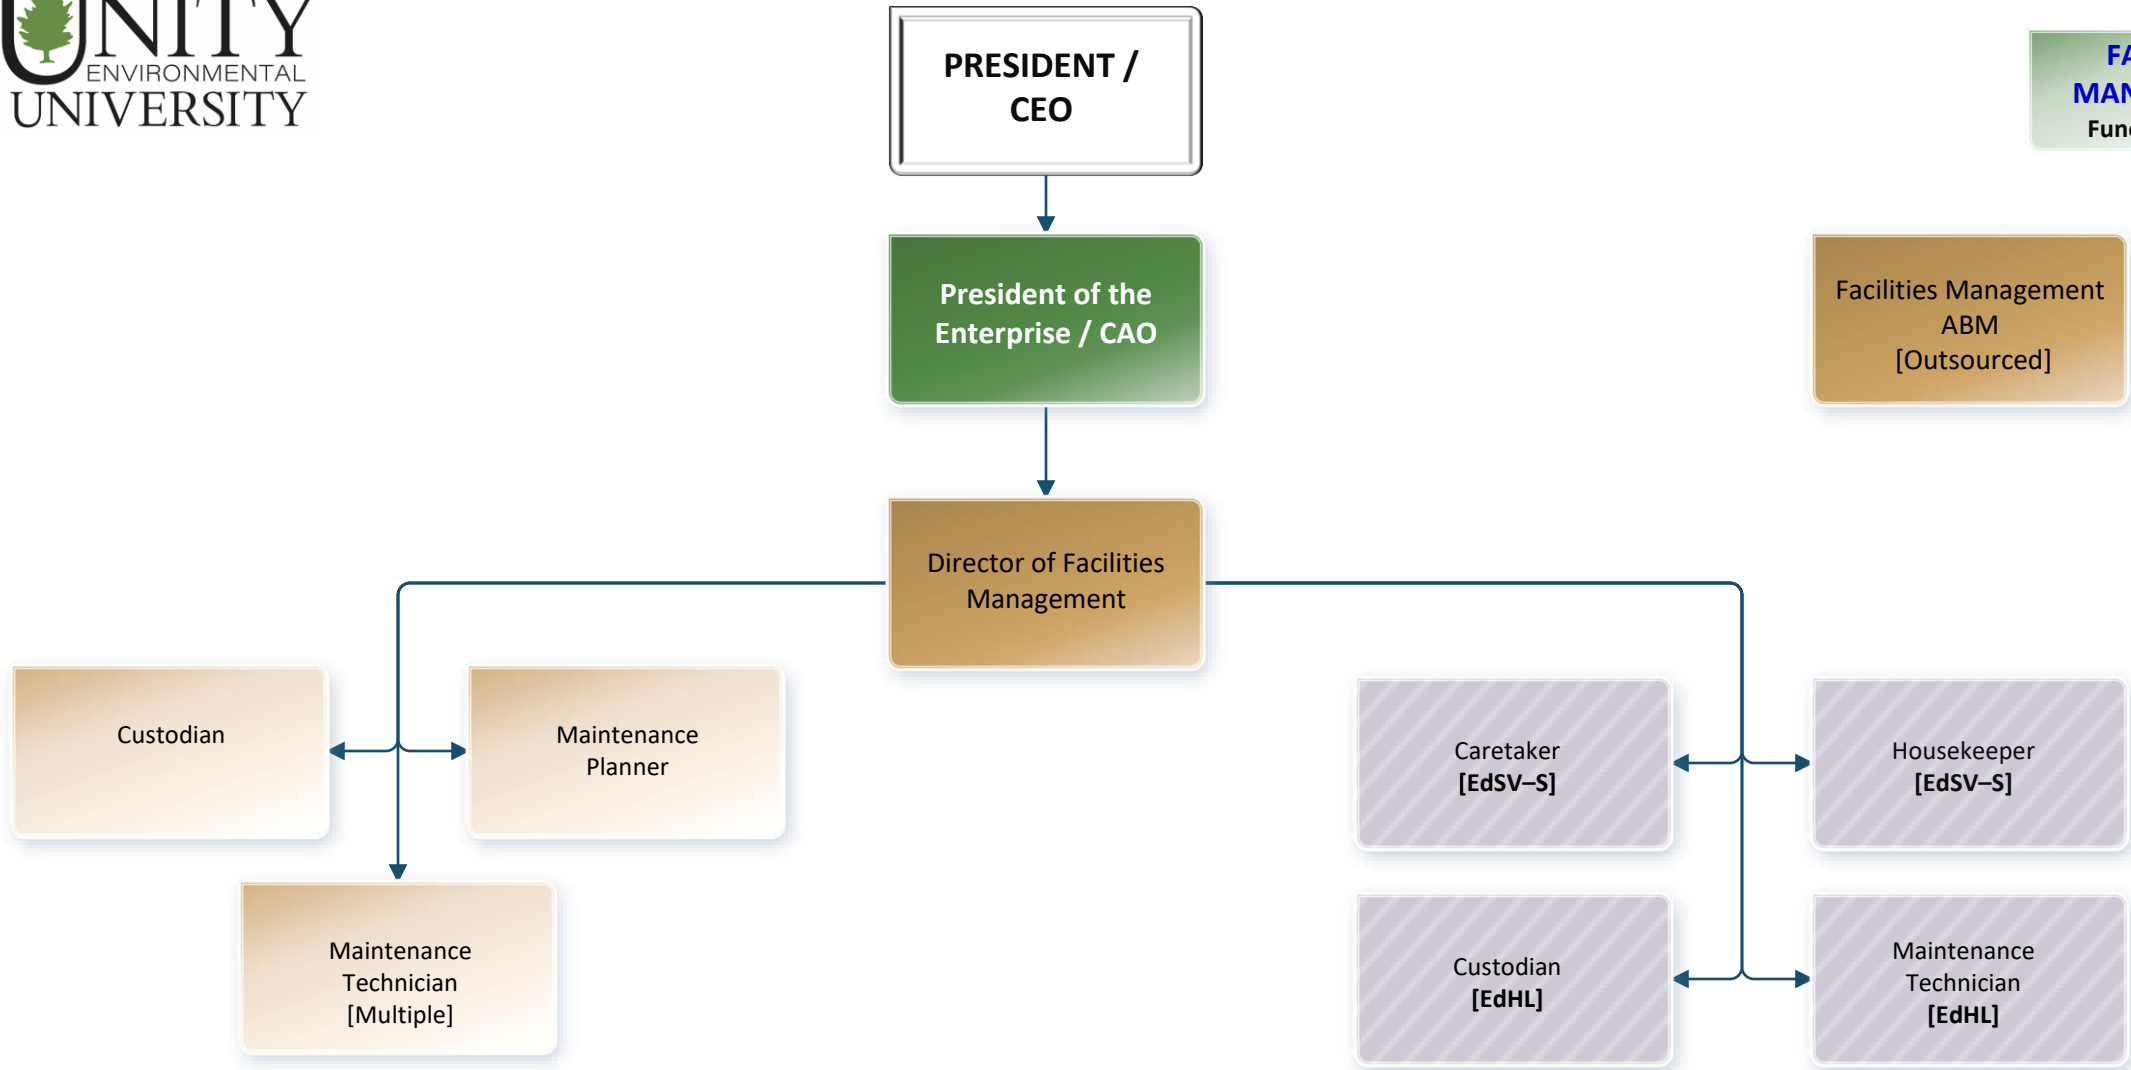

-  Fixed Length Positions
-  Manager Dotted Line Report
-  Dotted Line Report
-  Functional Authority
-  Dotted Line Reporting

BUSINESS
Functional Area

POSITION IDENTIFIER KEY	
EdDE	Enterprise dedicated to Distance Education
EdHL	Enterprise dedicated to Hybrid Learning
EdSV	Enterprise dedicated to Sustainable Ventures
EdSV-M	Enterprise dedicated to Sustainable Ventures - McKay Farm & Research Station
EdSV-S	Enterprise dedicated to Sustainable Ventures - Sky Lodge
EdTIEP	Enterprise dedicated to Technical Institute for Environmental Professions
SV-B2B	Sustainable Ventures - Business-to-Business
SV-C	Sustainable Ventures - College Store
SV-D	Sustainable Ventures - Dining
SV-M	Sustainable Ventures - McKay Farm & Research Station
SV-S	Sustainable Ventures - Sky Lodge

- Fixed Length Positions
- Manager Dotted Line Report
- Dotted Line Report
- Functional Authority
- Dotted Line Reporting

FACILITIES MANAGEMENT
Functional Area

POSITION IDENTIFIER KEY	
EdDE	Enterprise dedicated to Distance Education
EdHL	Enterprise dedicated to Hybrid Learning
EdSV	Enterprise dedicated to Sustainable Ventures
EdSV-M	Enterprise dedicated to Sustainable Ventures - McKay Farm & Research Station
EdSV-S	Enterprise dedicated to Sustainable Ventures - Sky Lodge
EdTIEP	Enterprise dedicated to Technical Institute for Environmental Professions
SV-B2B	Sustainable Ventures - Business-to-Business
SV-C	Sustainable Ventures - College Store
SV-D	Sustainable Ventures - Dining
SV-M	Sustainable Ventures - McKay Farm & Research Station
SV-S	Sustainable Ventures - Sky Lodge